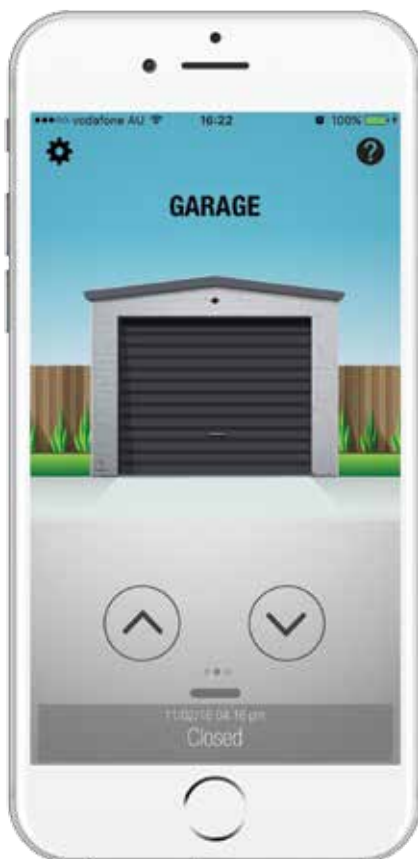

Includes:
2 x Tri-Tran+™ Premium Remote Controls and Wall Mount Remote Control

Control-A-Door Advance® opener

Control-A-Door®

Australians have trusted B&D's garage door automation products for decades. Our latest Control-A-Door® range builds on our rich heritage by combining smooth and reliable operation with a range of features that help protect your family and belongings.

Refer to B&D® Automation brochure for detailed specifications.

Smart Phone Control Kit

Have you ever left the house in the morning and thought, **"Did I remember to close the garage door?"**.

An open garage is an open invitation for unwanted entry so it pays to know that you can control your door while you are away from home with B&D®. The kit allows you to monitor and control your garage door while you are at work or even on holidays from your compatible smart phone*.