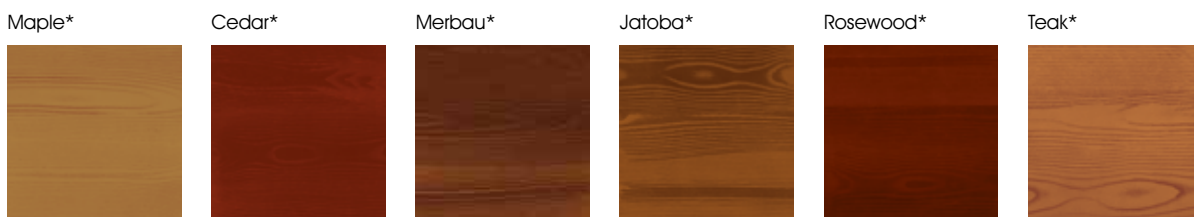

Timber Coat™ is not available on the Federation design