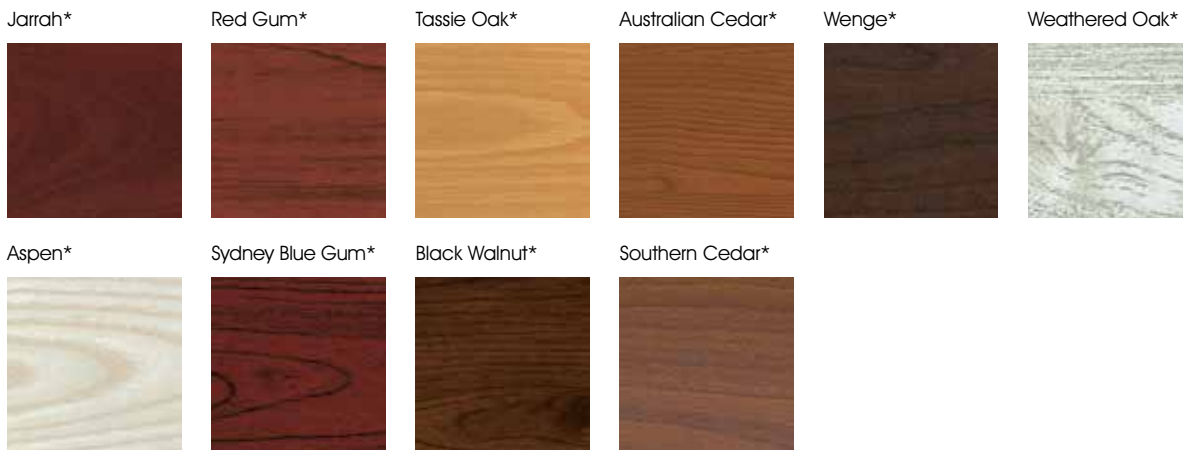

Knotwood™ is only available on Seville, Turino & Madrid designs.

b&d Timber Coat.

Choose from six great hard-wearing finishes, specially developed to provide the natural look of timber on high quality steel.